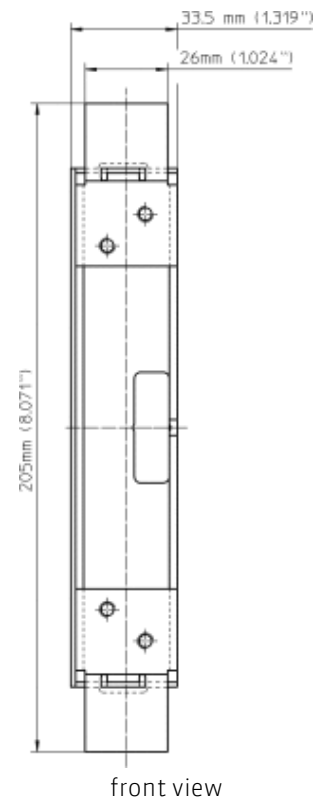

SIMONSWERK
TECTUS®

distributed in North America by :

1-800-362-1484

www.BridgeportWorldwide.com

TE 526/527 3D SZ

For flush commercial doors with steel frames

receivers

Descriptive Text

SIMONSWERK receiver TECTUS TE 526/527 3D SZ for hollow metal frames with TECTUS TE 526/527 3D hinge for flush doors. Finish...

Combination

hinge	TE 526 3D
hinge	TE 527 3D
hinge	TE 526 3D Energy
hinge	TE 527 3D Energy

Items (DIN Reference: non-handed)

Finish(es)	galvanized
packing unit	pack of 10
Item Number	5 400328 0 01006
Finish(es)	stainless steel
packing unit	pack of 10
Item Number	5 400328 0 04106