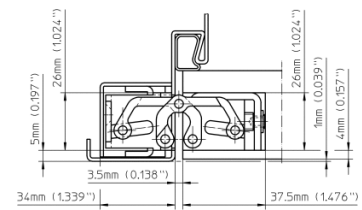

SIMONSWERK TECTUS®

TE 526/527 3D SZ

For flush commercial doors with steel frames

receivers

hollow metal frames

While every due care has been taken, we cannot be held responsible for errors, omissions or defects. We kindly ask for your understanding.