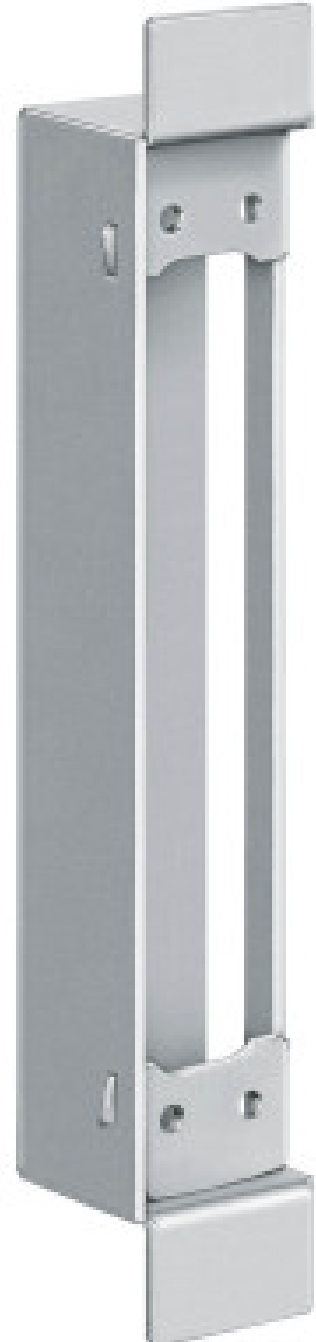

SIMONSWERK

TECTUS®

TE 541 3D FVZ SZ

for unrebated residential and heavy-duty doors with recessed frame facings with steel frames

receiver

descriptive text

SIMONSWERK receiver TECTUS TE 541 3D FVZ SZ for steel frames with TECTUS TE 541 3D FVZ hinge for unrebated doors. Finish...

Combination

| | |
|-------|---------------|
| hinge | TE 541 3D FVZ |
|-------|---------------|

Items (DIN reference: DIN right and left hand)

| | |
|---------------------|------------------|
| finish(es) | galvanised |
| packing unit | pack of 10 |
| item number | 5 401234 0 01006 |

SIMONSWERK
TECTUS®

TE 541 3D FVZ SZ

for unrebated residential and heavy-duty doors with recessed frame facings with steel frames

receiver

While every due care has been taken, we cannot be held responsible for errors, omissions or defects.
We kindly ask for your understanding.

© SIMONSWERK GMBH

SIMONSWERK
TECTUS®

TE 541 3D FVZ SZ

for unrebated residential and heavy-duty doors with recessed frame facings with steel frames

receiver

front view

steel frame
AUSKOMMENTIERT ENDE