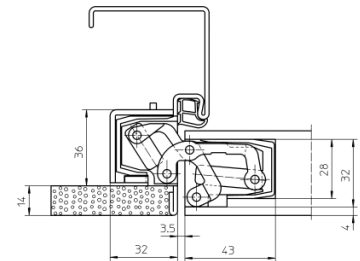

© SIMONSWERK GMBH

SIMONSWERK
TECTUS®

TE 541 3D FVZ SZ

for unrebated residential and heavy-duty doors with recessed frame facings with steel frames

receiver

front view

steel frame
AUSKOMMENTIERT ENDE