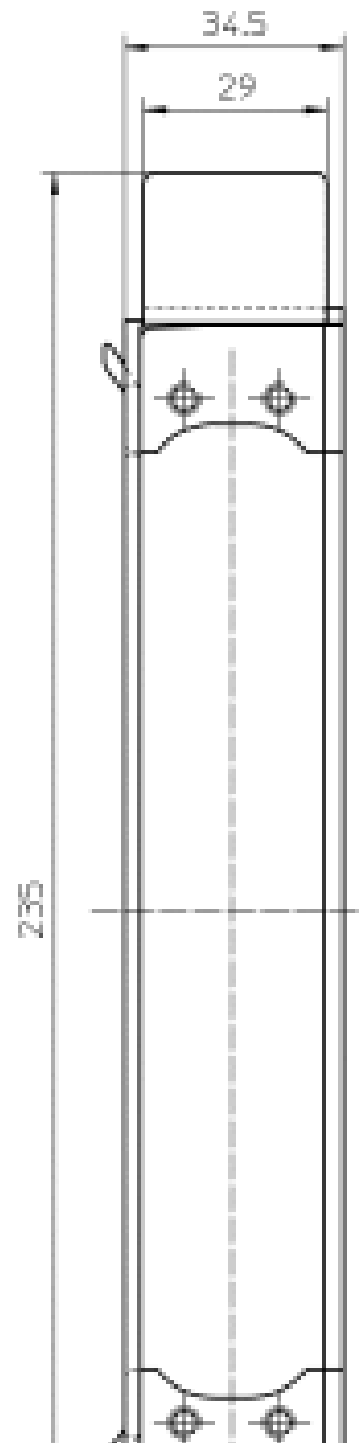

SIMONSWERK

TECTUS®

TE 541 3D FVZ SZ

for unrebated residential and heavy-duty doors with recessed frame facings with steel frames

receiver

descriptive text

SIMONSWERK receiver TECTUS TE 541 3D FVZ SZ for steel frames with TECTUS TE 541 3D FVZ hinge for unrebated doors. Finish...

Combination

| | |
|-------|---------------|
| hinge | TE 541 3D FVZ |
|-------|---------------|

Items (DIN reference: DIN right and left hand)

| | |
|---------------------|------------------|
| finish(es) | galvanised |
| packing unit | pack of 10 |
| item number | 5 401234 0 01006 |

SIMONSWERK
TECTUS®

TE 541 3D FVZ SZ

for unrebated residential and heavy-duty doors with recessed frame facings with steel frames

receiver

While every due care has been taken, we cannot be held responsible for errors, omissions or defects.
We kindly ask for your understanding.