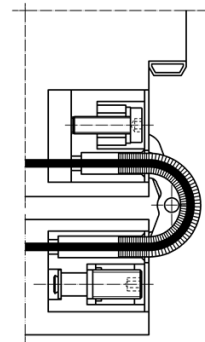

SIMONSWERK TECTUS®

Cable set TE 630 3D MK

for concealed power line

Accessories cable set

Technical Details

No. of wires	4 No. of wires
Wire cross section	0,25 mm
Max. voltage	48 V
Max. current	4 A

Descriptive Text

SIMONSWERK cable set TECTUS TE 630 3D MK for concealed power supply / cable conduit for SIMONSWERK hinge TECTUS TE 630 3D. Includes 5 m of cable with cable connector for door leaf, 3 m of cable for frame, 1 tension spring, 2 compression springs (return springs), strain relief clamps, cable ties and cover plates for door and frame part. Finish...

Combination

Band up to 200 kg TE 630 3D

Items (DIN direction: DIN right and left hand applicable)

finish(es)	F1 powder coated
Packing unit	Pack of 1
Item number	5 400045 0 12401
finish(es)	F2 powder coated
Packing unit	Pack of 1
Item number	5 400045 0 12501
finish(es)	stainless steel look
Packing unit	Pack of 1
Item number	5 400045 0 12601

front view

block frame/door closed

SIMONSWERK
TECTUS®

Cable set TE 630 3D MK

for concealed power line

Accessories

cable set

block frame/door opened