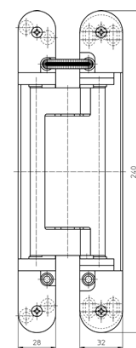

SIMONSWERK TECTUS®

Cable set TE 630 3D MK

for concealed power line

Accessories cable set

Technical Details

No. of wires	4 No. of wires
Wire cross section	0,25 mm
Max. voltage	48 V
Max. current	4 A

Descriptive Text

SIMONSWERK cable set TECTUS TE 630 3D MK for concealed power supply / cable conduit for SIMONSWERK hinge TECTUS TE 630 3D. Includes 5 m of cable with cable connector for door leaf, 3 m of cable for frame, 1 tension spring, 2 compression springs (return springs), strain relief clamps, cable ties and cover plates for door and frame part. Finish...

Combination

Band up to 200 kg TE 630 3D

Items (DIN direction: DIN right and left hand applicable)

finish(es)	F1 powder coated
Packing unit	Pack of 1
Item number	5 400045 0 12401
finish(es)	F2 powder coated
Packing unit	Pack of 1
Item number	5 400045 0 12501
finish(es)	stainless steel look
Packing unit	Pack of 1
Item number	5 400045 0 12601

front view

block frame/door closed

SIMONSWERK
TECTUS®

Cable set TE 630 3D MK

for concealed power line

Accessories

cable set

block frame/door opened