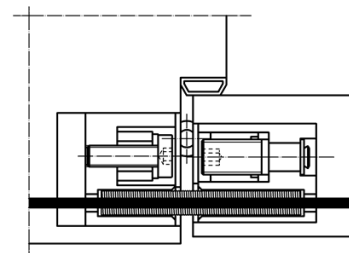

SIMONSWERK cable set TECTUS TE 630 3D MK for concealed power supply / cable conduit for SIMONSWERK hinge TECTUS TE 630 3D. Includes 5 m of cable with cable connector for door leaf, 3 m of cable for frame, 1 tension spring, 2 compression springs (return springs), strain relief clamps, cable ties and cover plates for door and frame part. Finish...

Combination

Band up to 200 kg TE 630 3D

Items (DIN direction: DIN right and left hand applicable)

finish(es)	F1 powder coated
Packing unit	Pack of 1
Item number	5 400045 0 12401
finish(es)	F2 powder coated
Packing unit	Pack of 1
Item number	5 400045 0 12501
finish(es)	stainless steel look
Packing unit	Pack of 1
Item number	5 400045 0 12601

front view

block frame/door closed

SIMONSWERK
TECTUS®

Cable set TE 630 3D MK

for concealed power line

Accessories

cable set

block frame/door opened