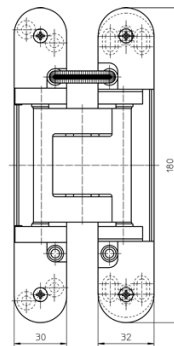

SIMONSWERK TECTUS

Cable set TE 510 3D MK

for concealed power line

Accessories cable set

Technical Details

No. of wires	4 No. of wires
Wire cross section	0,25 mm
Max. voltage	48 V
Max. current	4 A

Descriptive Text

SIMONSWERK cable set TECTUS TE 510 3D MK for concealed power supply / cable conduit for SIMONSWERK hinge TECTUS TE 510 3D. Includes 5 m of cable with cable connector for sash, 3 m of cable for frame, 1 tension spring, 2 pressure springs (return springs), strain relief clamps, cable ties and cover plates for the door and frame parts. Finish...

Combination

Complete hinge	up to 100 kg	TE 510 3D
----------------	--------------	-----------

Items

finish(es)	Packing unit	DIN direction	Item number
F1 colour	Pack of 1	DIN right and left hand	54400011 0 12401
F2 colour	Pack of 1	DIN right and left hand	54400011 0 12501
stainless steel look	Pack of 1	DIN right and left hand	54400011 0 12601