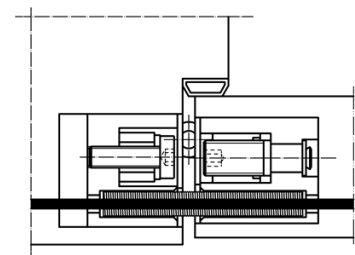

SIMONSWERK TECTUS

Cable set TE 510 3D MK

for concealed power line

Accessories cable set

Technical Details

No. of wires	4 No. of wires
Wire cross section	0,25 mm
Max. voltage	48 V
Max. current	4 A

Descriptive Text

SIMONSWERK cable set TECTUS TE 510 3D MK for concealed power supply / cable conduit for SIMONSWERK hinge TECTUS TE 510 3D. Includes 5 m of cable with cable connector for sash, 3 m of cable for frame, 1 tension spring, 2 pressure springs (return springs), strain relief clamps, cable ties and cover plates for the door and frame parts. Finish...

Combination

Complete hinge	up to 100 kg	TE 510 3D
----------------	--------------	-----------

Items

finish(es)	Packing unit	DIN direction	Item number
F1 colour	Pack of 1	DIN right and left hand	54400011 0 12401
F2 colour	Pack of 1	DIN right and left hand	54400011 0 12501
stainless steel look	Pack of 1	DIN right and left hand	54400011 0 12601