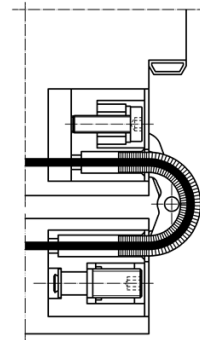

SIMONSWERK TECTUS

Cable set TE 510 3D MK

for concealed power line

Accessories cable set

Technical Details

No. of wires	4 No. of wires
Wire cross section	0,25 mm
Max. voltage	48 V
Max. current	4 A

Descriptive Text

SIMONSWERK cable set TECTUS TE 510 3D MK for concealed power supply / cable conduit for SIMONSWERK hinge TECTUS TE 510 3D. Includes 5 m of cable with cable connector for sash, 3 m of cable for frame, 1 tension spring, 2 pressure springs (return springs), strain relief clamps, cable ties and cover plates for the door and frame parts. Finish...

Combination

Complete hinge	up to 100 kg	TE 510 3D
----------------	--------------	-----------

Items

finish(es)	Packing unit	DIN direction	Item number
F1 colour	Pack of 1	DIN right and left hand	54400011 0 12401
F2 colour	Pack of 1	DIN right and left hand	54400011 0 12501
stainless steel look	Pack of 1	DIN right and left hand	54400011 0 12601

SIMONSWERK TECTUS

Cable set TE 510 3D MK

for concealed power line

Accessories

cable set

We kindly ask for your understanding. While every due care has been taken, we cannot be held responsible for errors, omissions or defects.