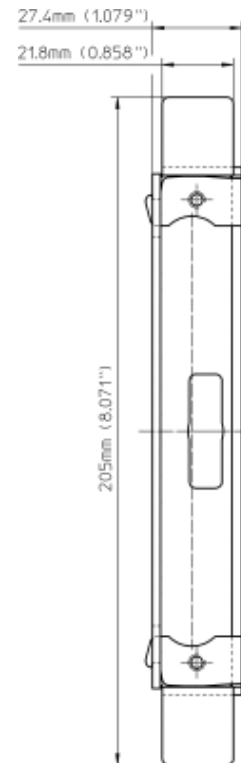

SIMONSWERK receiver TECTUS TE 240 3D SZ for steel frames with TECTUS TE 240 3D hinge for flush doors.Finish...

Combination

hinge	TE 240 3D
hinge	TE 240 3D Energy

Items (DIN Reference: non-handed)

Finish(es)	galvanized
packing unit	pack of 10
Item Number	5 400428 0 01006
Finish(es)	stainless steel
packing unit	pack of 10
Item Number	5 400428 0 04106