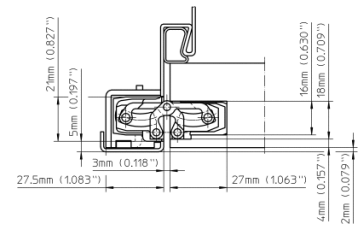

SIMONSWERK TECTUS®

TE 240 3D SZ

For flush residential doors with steel and stainless steel frames

receivers

hollow metal frames