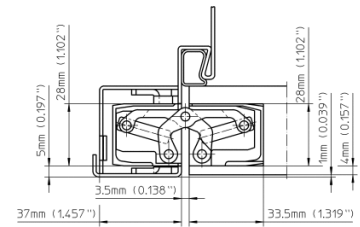

Combination

hinge	TE 340 3D
hinge	TE 340 3D Energy

Items (DIN Reference: non-handed)

Finish(es)	galvanized
packing unit	pack of 10
Item Number	5 401206 0 01006
Finish(es)	stainless steel
packing unit	pack of 10
Item Number	5 401206 0 04106

front view

SIMONSWERK TECTUS®

TE 340 3D SZ

For flush residential and commercial doors with steel frames

receivers

hollow metal frames

While every due care has been taken, we cannot be held responsible for errors, omissions or defects. We kindly ask for your understanding.