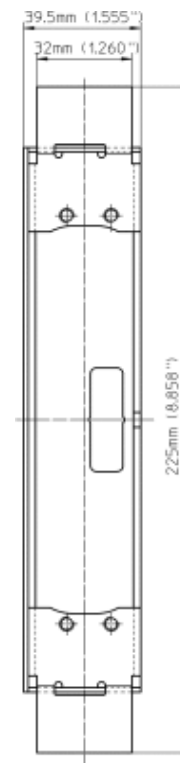

SIMONSWERK
TECTUS®

distributed in North America by :

1-800-362-1484
www.BridgeportWorldwide.com

TE 340 3D SZ

For flush residential and commercial doors with steel frames

receivers

Descriptive Text

SIMONSWERK receiver TECTUS TE 340 3D SZ for steel frames with TECTUS TE 340 3D hinge for flush doors. Finish...

Combination

hinge	TE 340 3D
hinge	TE 340 3D Energy

Items (DIN Reference: non-handed)

Finish(es)	galvanized
packing unit	pack of 10
Item Number	5 401206 0 01006
Finish(es)	stainless steel
packing unit	pack of 10
Item Number	5 401206 0 04106

front view

SIMONSWERK TECTUS®

TE 340 3D SZ

For flush residential and commercial doors with steel frames

receivers

hollow metal frames

While every due care has been taken, we cannot be held responsible for errors, omissions or defects. We kindly ask for your understanding.