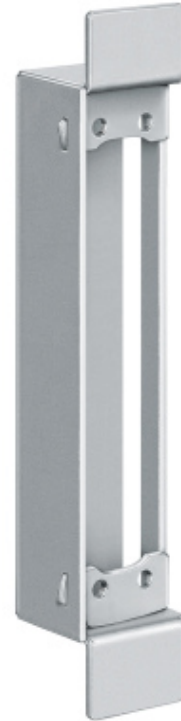

SIMONSWERK
TECTUS®

distributed in North America by :

1-800-362-1484
www.BridgeportWorldwide.com

TE 340 3D SZ

For flush residential and commercial doors with steel frames

receivers

Descriptive Text

SIMONSWERK receiver TECTUS TE 340 3D SZ for steel frames with TECTUS TE 340 3D hinge for flush doors. Finish...

Combination

hinge	TE 340 3D
hinge	TE 340 3D Energy

Items (DIN Reference: non-handed)

Finish(es)	galvanized
packing unit	pack of 10
Item Number	5 401206 0 01006
Finish(es)	stainless steel
packing unit	pack of 10
Item Number	5 401206 0 04106

front view

SIMONSWERK TECTUS®

TE 340 3D SZ

For flush residential and commercial doors with steel frames

receivers

hollow metal frames

While every due care has been taken, we cannot be held responsible for errors, omissions or defects. We kindly ask for your understanding.