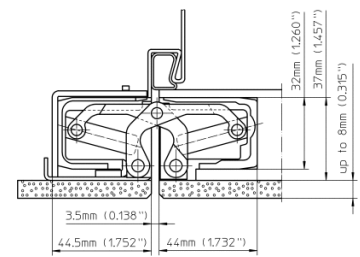

Items (DIN Reference: non-handed)

Finish(es)	galvanized
packing unit	pack of 10
Item Number	5 400436 0 01006

front view

While every due care has been taken, we cannot be held responsible for errors, omissions or defects. We kindly ask for your understanding.

© SIMONSWERK North America, Inc.

SIMONSWERK TECTUS®

TE 640 3D A8 SZ

For flush high performance commercial doors with claddings up to 8 mm (0.315") with steel frames

receivers

hollow metal frames

While every due care has been taken, we cannot be held responsible for errors, omissions or defects. We kindly ask for your understanding.