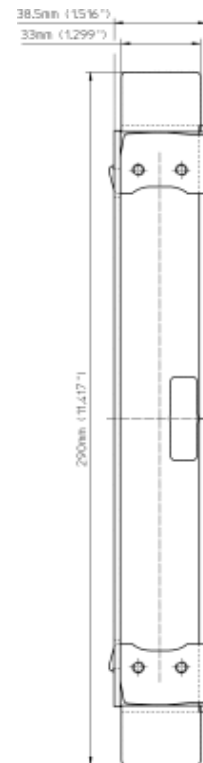

receivers

Descriptive Text

SIMONSWERK receiver TECTUS TE 640 3D A8 SZ for hollow metal frames with TECTUS TE 640 3D A8 hinge for flush commercial doors. Finish...

Combination

hinge	TE 640 3D A8
	TE 640 3D A8 Energy

Items (DIN Reference: non-handed)

Finish(es)	galvanized
packing unit	pack of 10
Item Number	5 400436 0 01006

front view

While every due care has been taken, we cannot be held responsible for errors, omissions or defects. We kindly ask for your understanding.