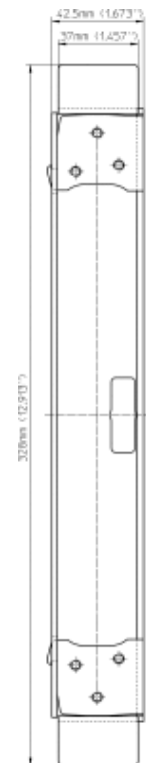

SIMONSWERK

TECTUS®

TE 645 3D SZ

For flush high performance commercial doors with steel frames

receivers

Descriptive Text

SIMONSWERK receiver TECTUS TE 645 3D SZ for steel frames with TECTUS TE 645 3D hinge for flush high performance commercial doors. Finish...

Combination

hinge	TE 645 3D
	TE 645 3D Energy

Items (DIN Reference: non-handed)

Finish(es)	galvanized
packing unit	pack of 2
Item Number	5 401276 0 01002
Finish(es)	stainless steel
packing unit	pack of 2
Item Number	5 401276 0 04102

front view

SIMONSWERK TECTUS®

TE 645 3D SZ

For flush high performance commercial doors with steel frames

receivers

hollow metal frames