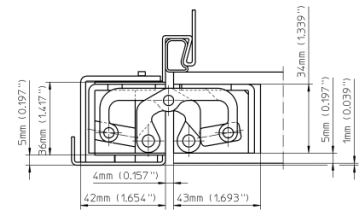

Combination

hinge	TE 645 3D
	TE 645 3D Energy

Items (DIN Reference: non-handed)

Finish(es)	galvanized
packing unit	pack of 2
Item Number	5 401276 0 01002
Finish(es)	stainless steel
packing unit	pack of 2
Item Number	5 401276 0 04102

front view

SIMONSWERK TECTUS®

TE 645 3D SZ

For flush high performance commercial doors with steel frames

receivers

hollow metal frames